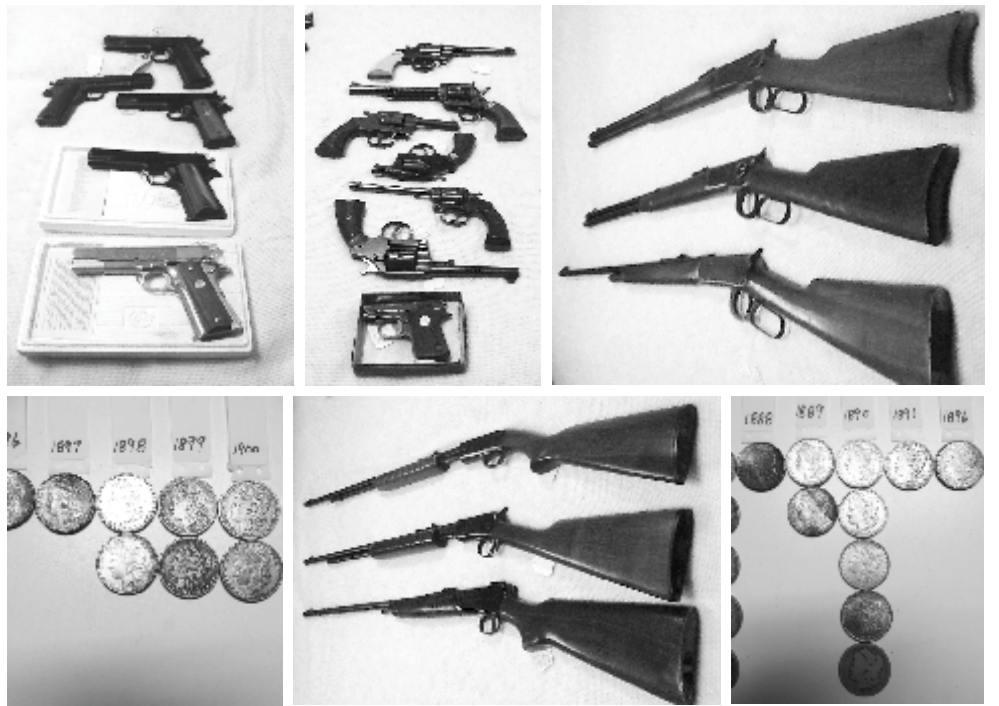

COINS

- (83) Silver Dollars - 1878, 1879, 1880, 1881, 1882, 1883, 1884, 1885, 1886, 1887, 1888, 1889, 1890, 1896, 1898, 1899, 1900, 1921, 1922
- (20) Eisenhower Dollars
- (3) Canadian Silver Dollars
- (179) Fifty Cent Pieces (Walking Liberty & Kennedy)
- (430) Quarters
- 1 oz. Silver Coin
- Misc. Canadian Coins
- Two Dollar Bills
- (30) 1935 & 1957 One Dollar Silver Certificates
- (10) U.S. Mint Sets